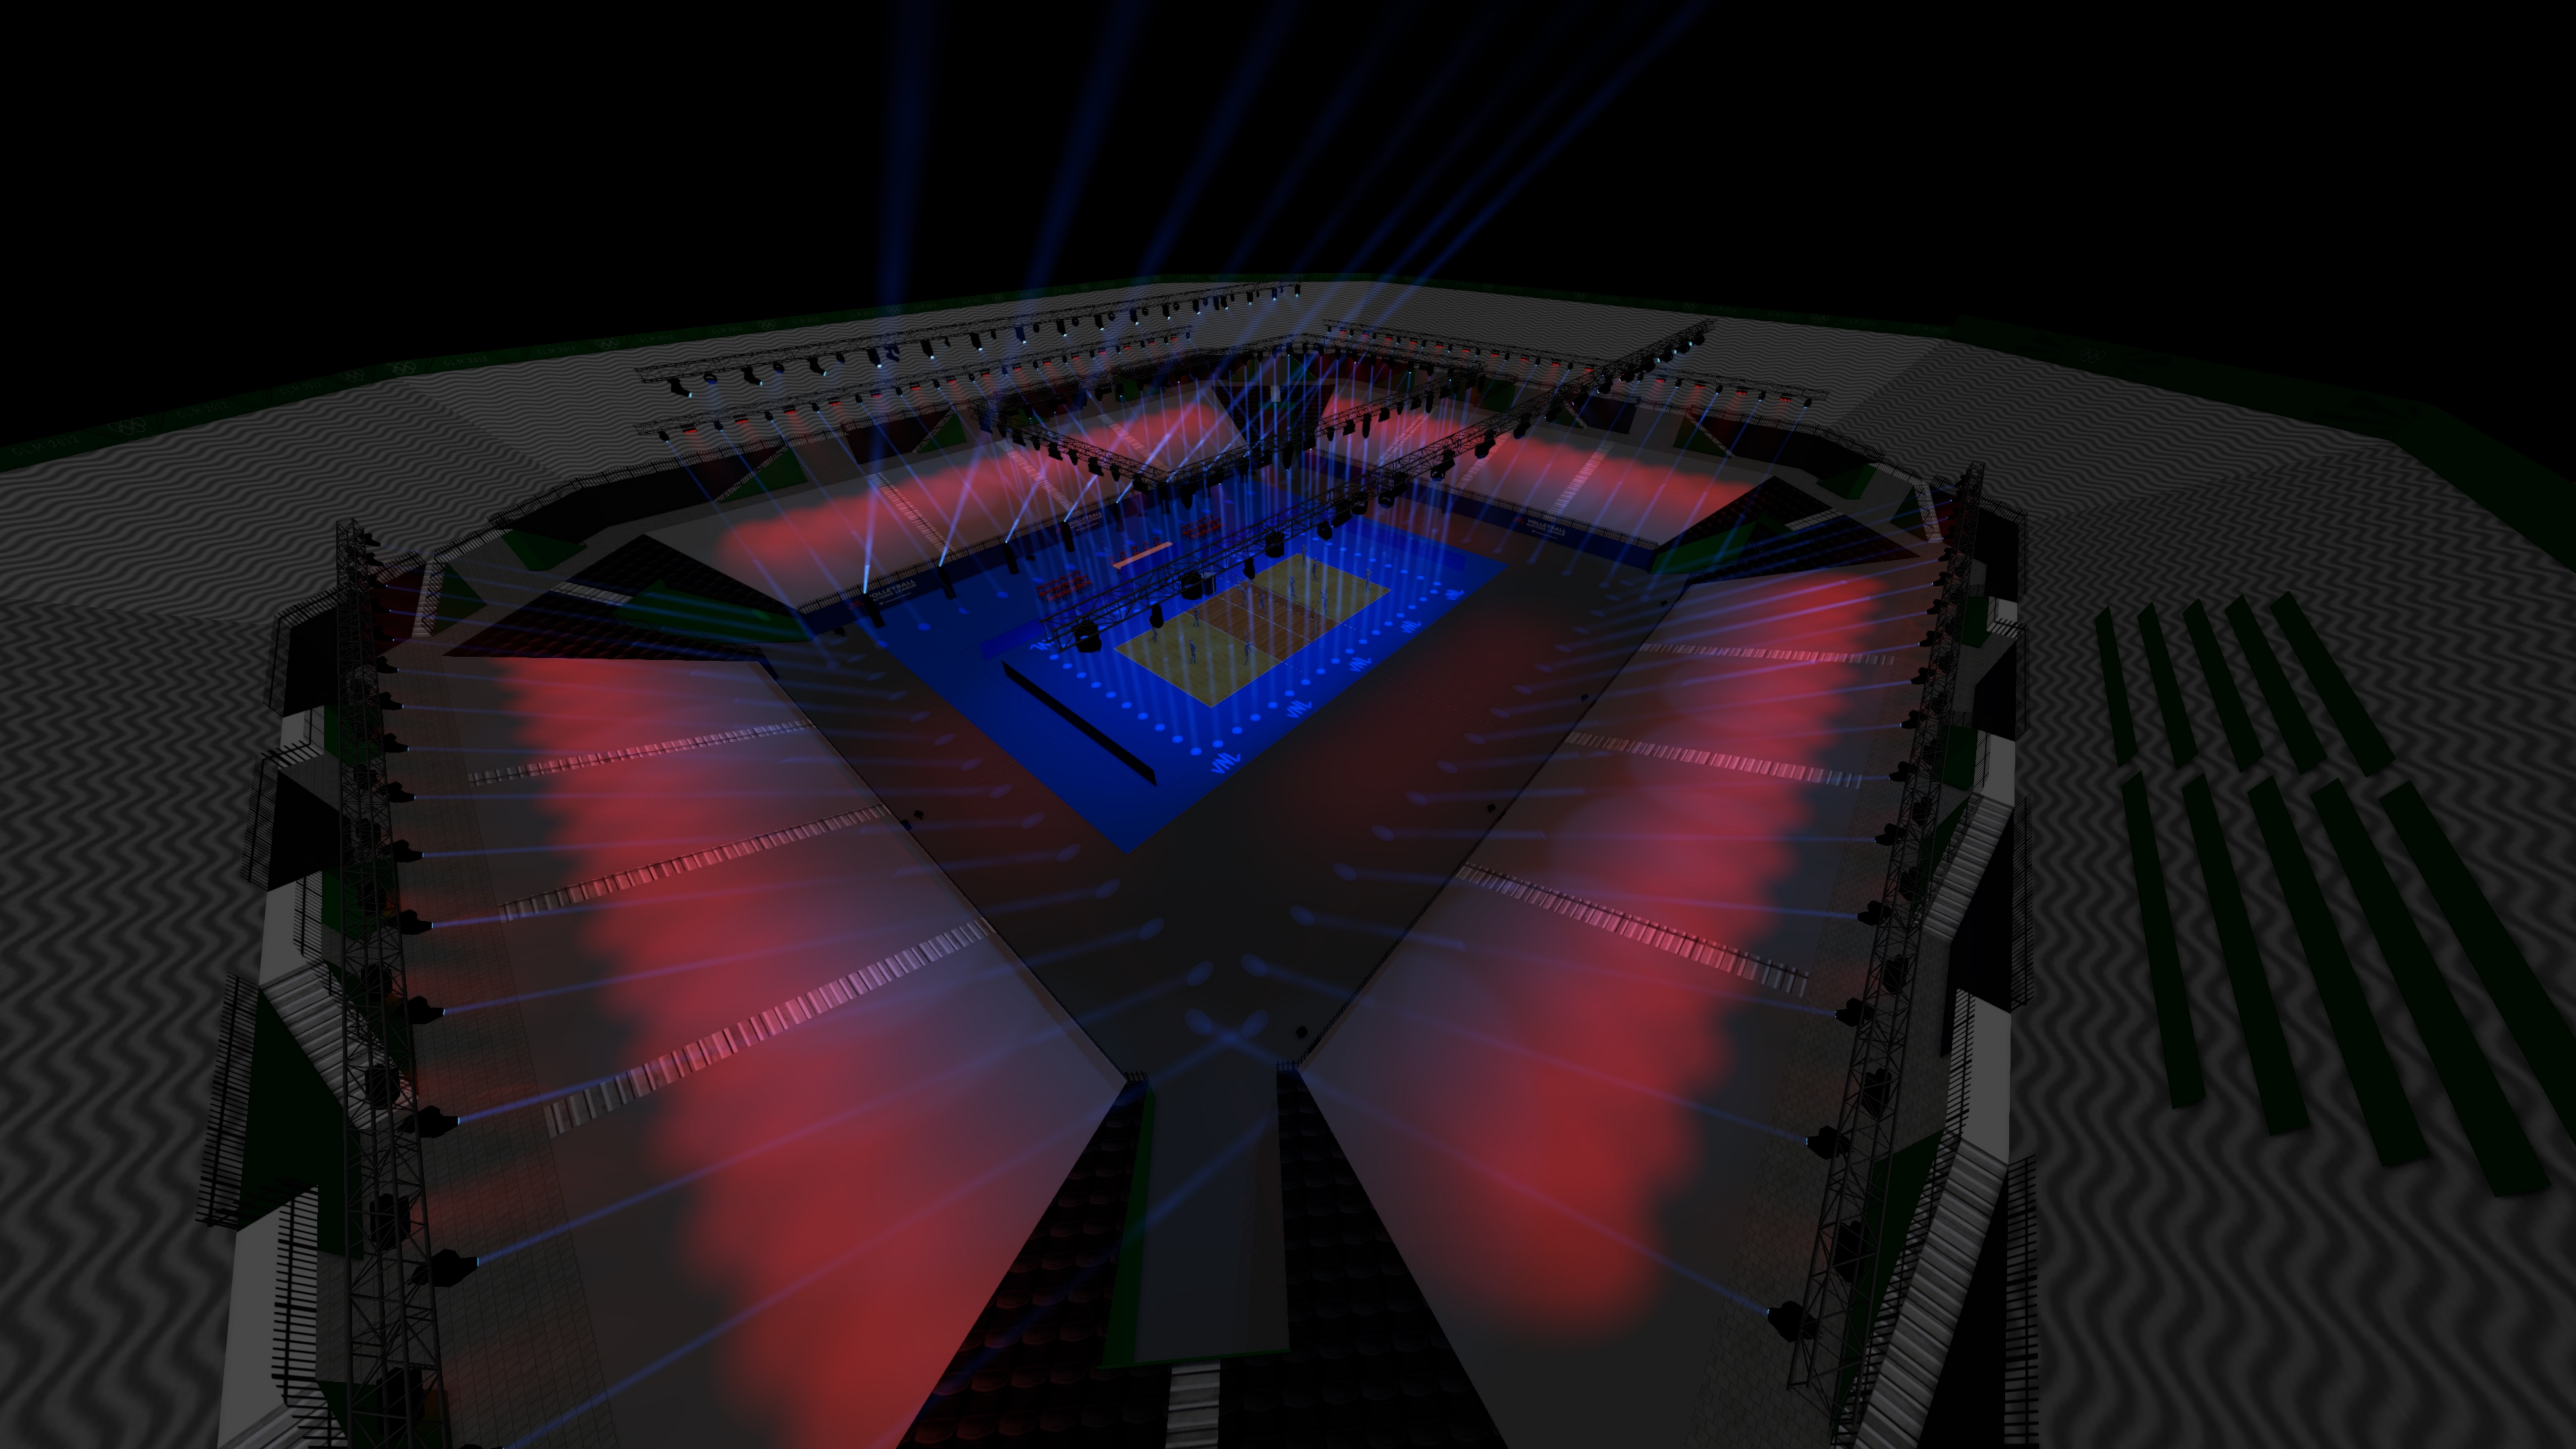

# Lighting (Section View)

**THERE MUST BE NO OBSTRUCTION 12.5m OR LESS FROM THE FLOOR ABOVE THE FIELD OF PLAY - THIS IS A SPORT REGULATION REQUIREMENT**

VNL VOLLEYBALL NATIONS LEAGUE Volleyball World

VNL VOLLEYBALL NATIONS LEAGUE