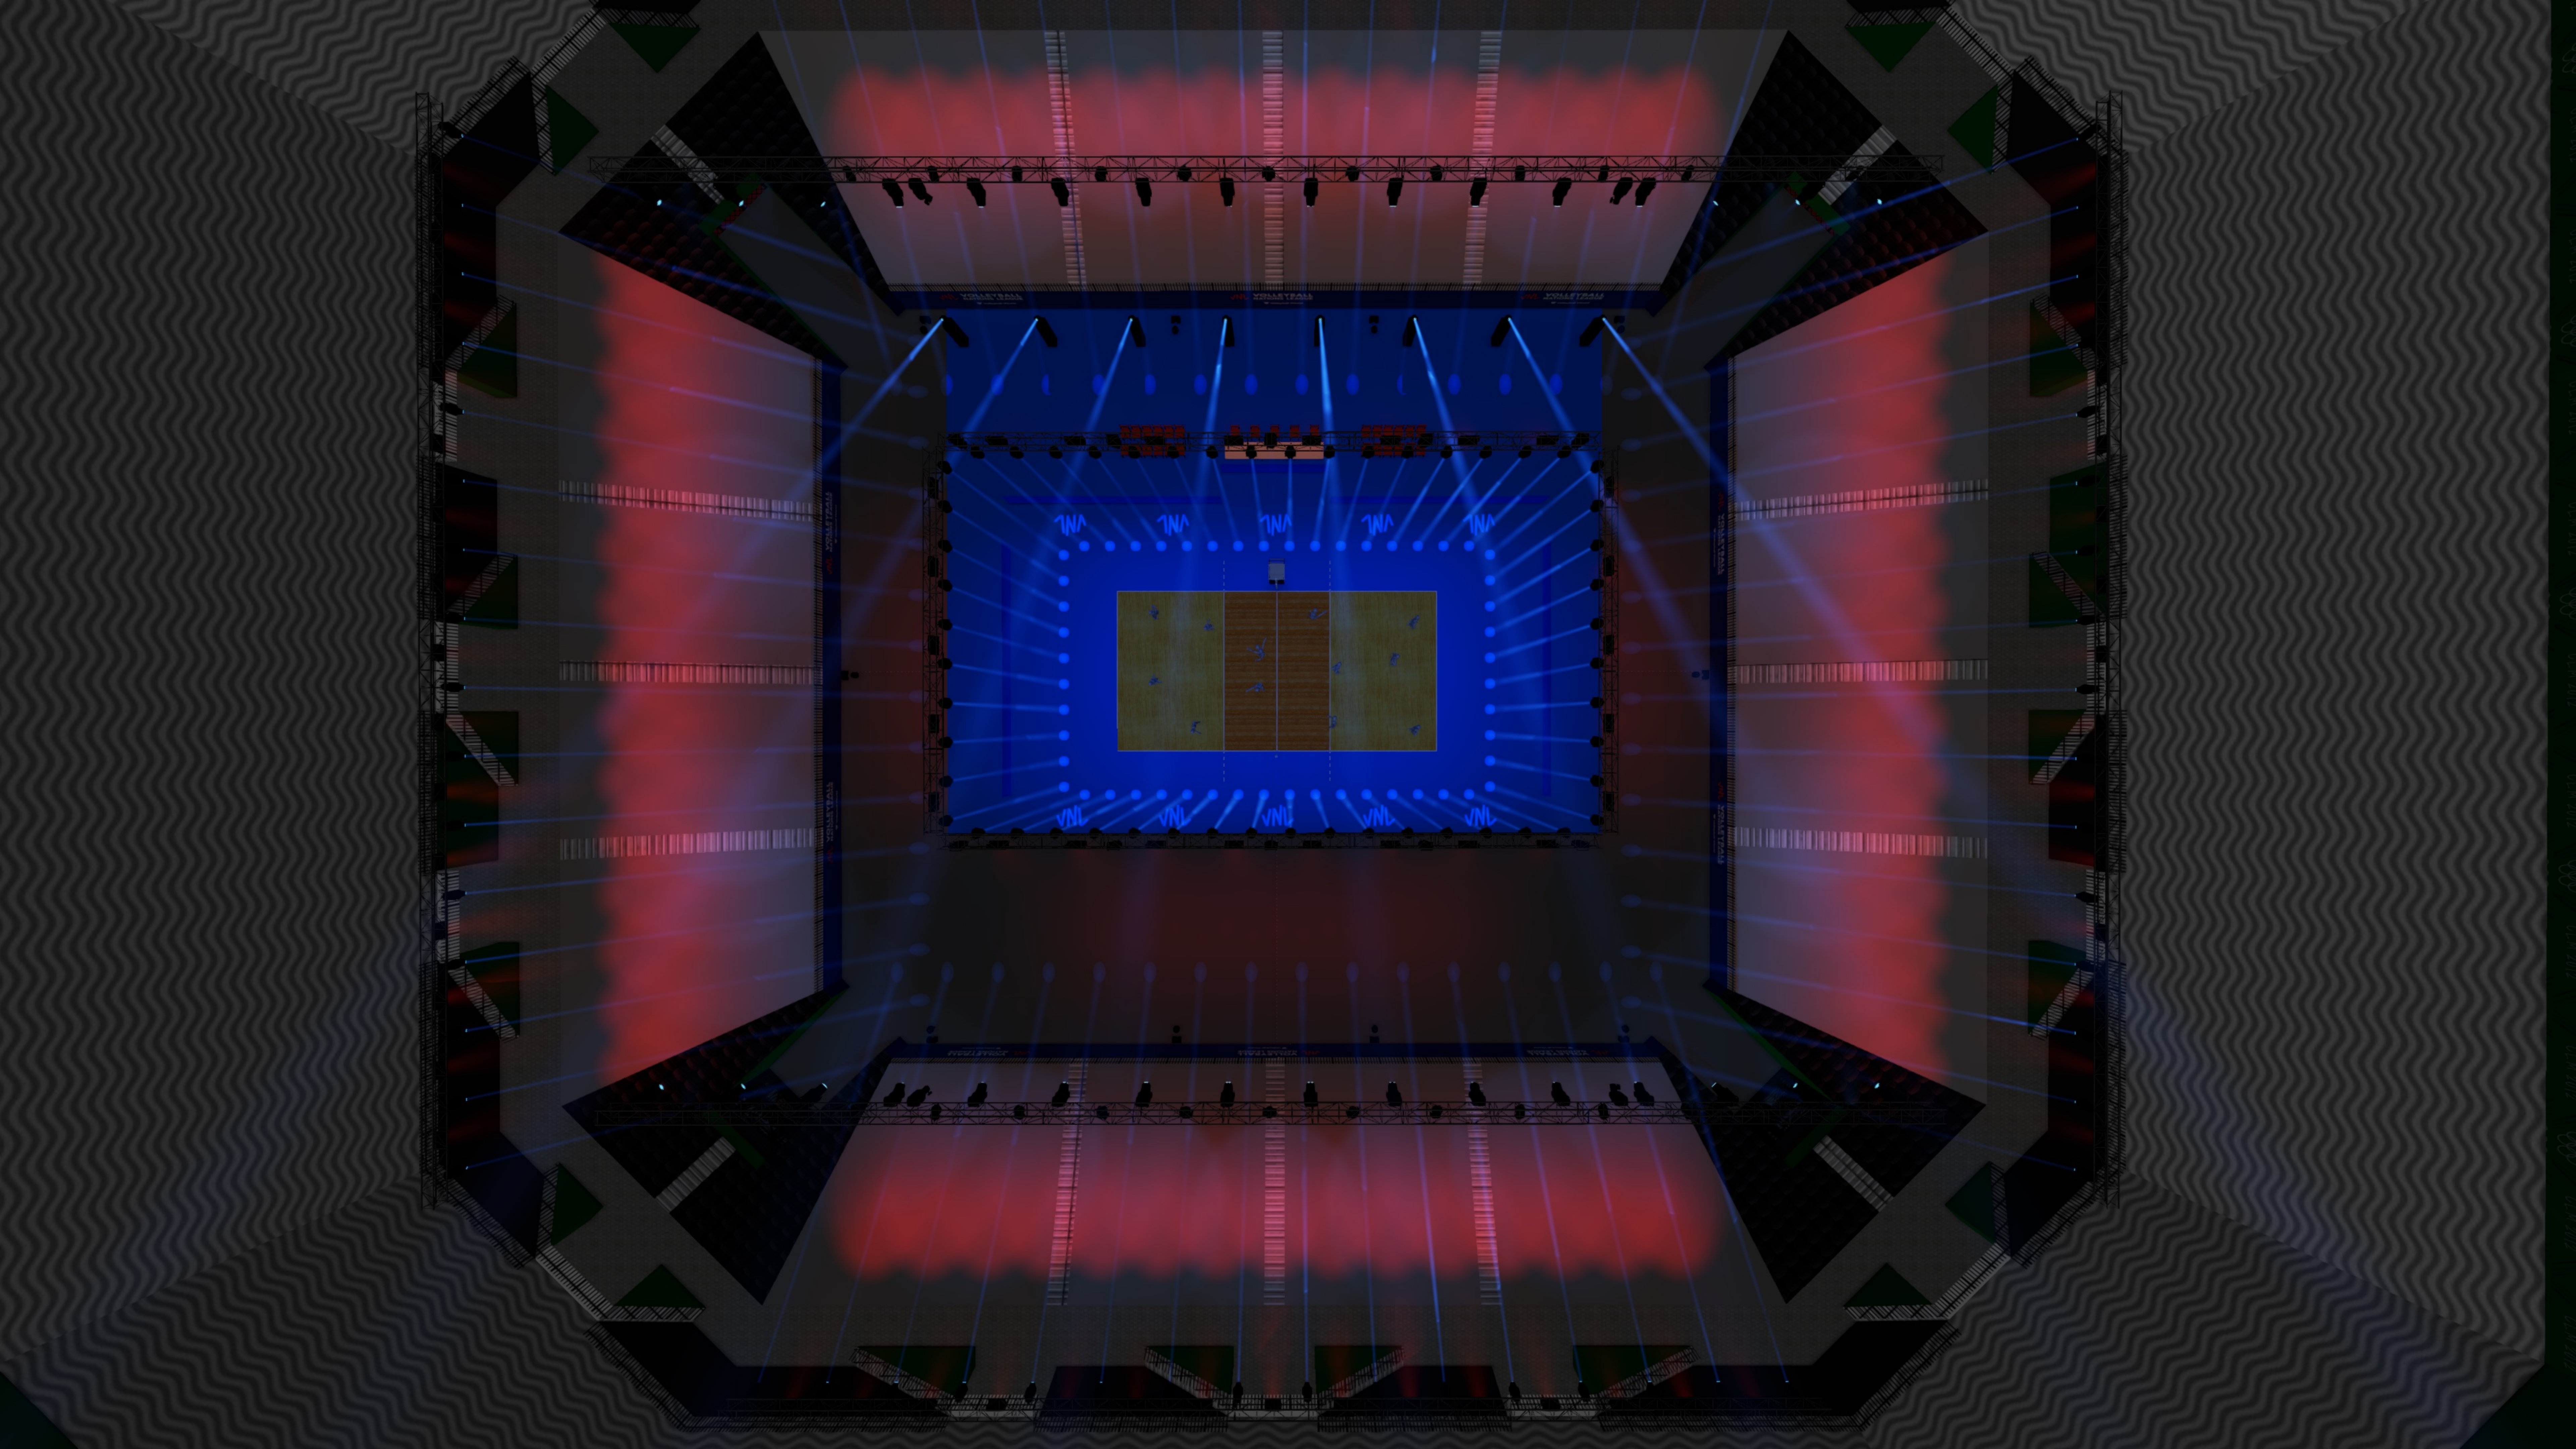

# Lighting (Section View)

**THERE MUST BE NO OBSTRUCTION 12.5m OR LESS FROM THE FLOOR ABOVE THE FIELD OF PLAY - THIS IS A SPORT REGULATION REQUIREMENT**

VNL VOLLEYBALL NATIONS LEAGUE Volleyball World

VNL VOLLEYBALL NATIONS LEAGUE