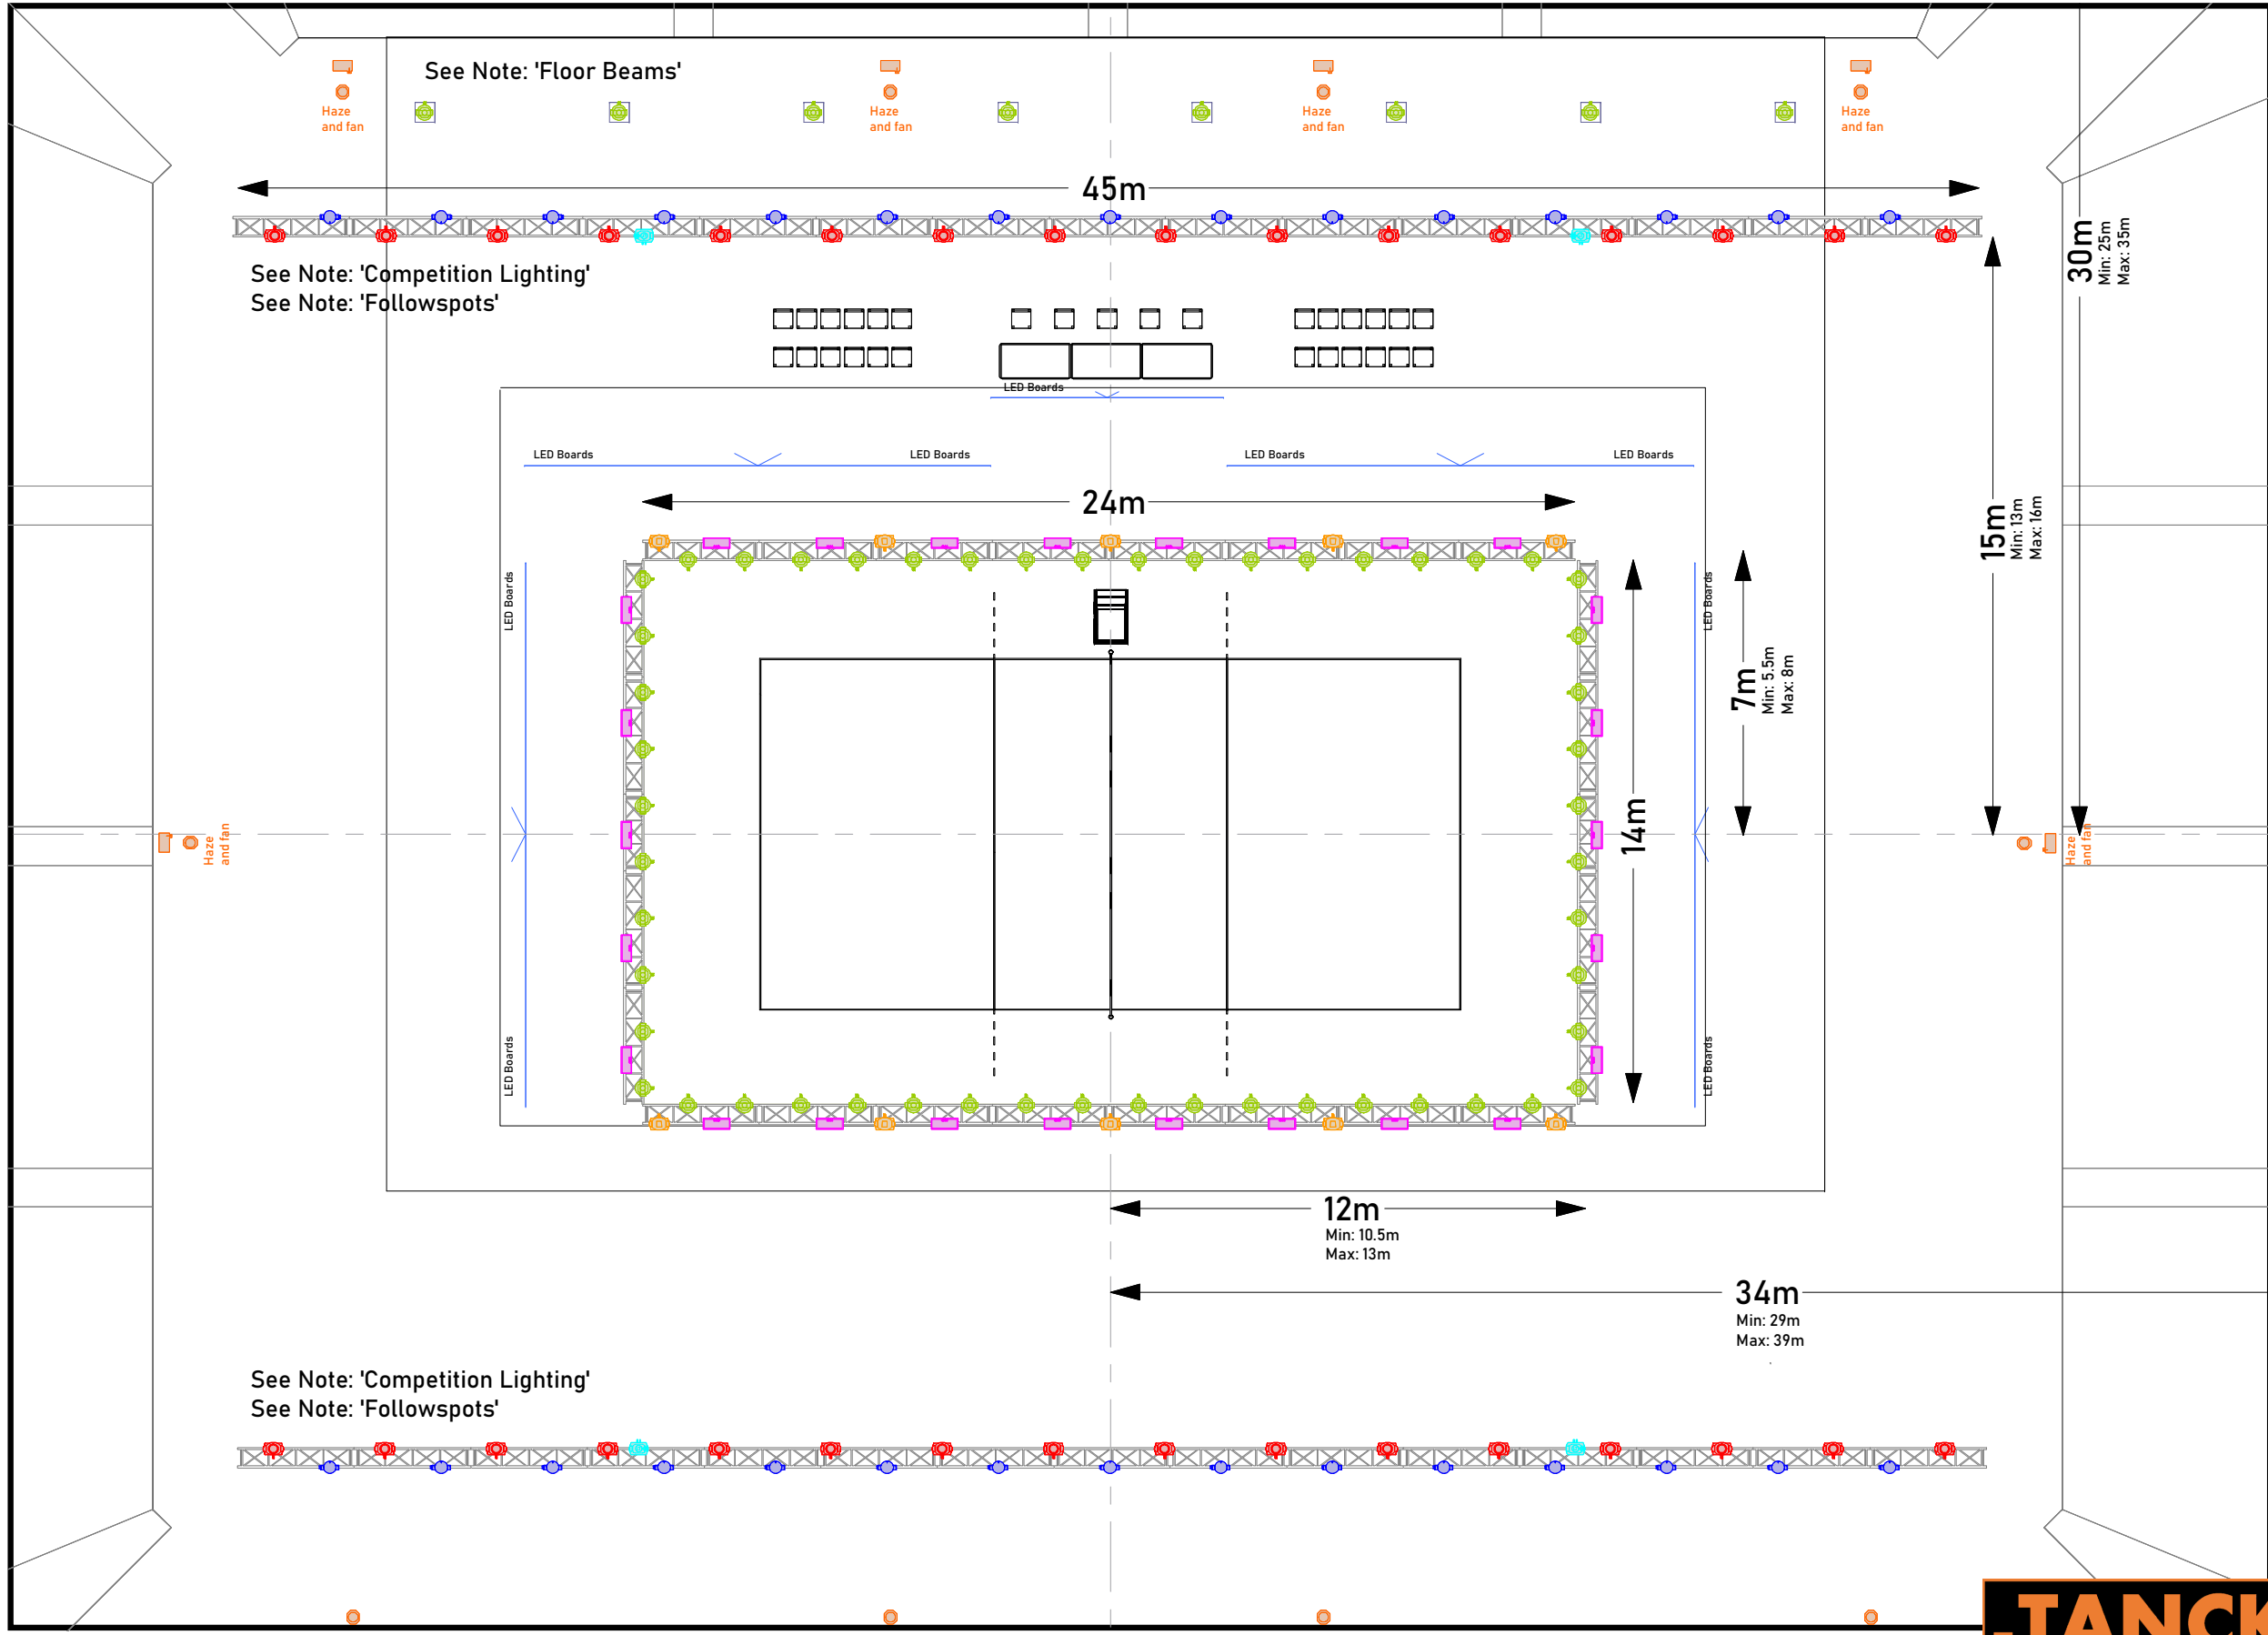

Fixtures		
List of approved substitutes below. Contact VW to discuss any other substitutes.		
Legend		
Symbol	Name	Count
	Mac Ultra Performance	10
	MAC Axiom	124
	BMFL FollowSpot LT	4
	Mac Ultra Wash (Competition Lighting)	32
	Impression X4 L	30
	Tour Hazer 2	10
	AF-1	10
	P-10	86

Control Package	
1 x MA2/3 Fullsize or Light (MAIN)	
1 x MA2/3 Fullsize of Light (BACKUP)	
Software Version 3.9.60.28 or later	
NPU(s) if parameter count requires	
Wireless access to MA-Net for remote tablet control	

Preferred Unit	Substitute
MAC Ultra Performance	MAC III Profile
	MAC Viper Profile
	MAC Encore Profile
	VL4000 Spot
	VL3500 Spot

MUST FIT 5 x 'E' SIZE CUSTOM GLASS G0B0 (VW PROVIDES) IN ROTATING WHEEL

GLP X5 Wash	Robe K20
	Robe Tarrantula
	Martin Quantum
	BMFL Wash/Washbeam
	Rogue R3X Wash
	VL6500/VLZ Wash
	Mac Ultra/Encore Wash

Martin MAC Axiom	CP Mythos 2
	Robe MegaPointe
	Ayrton Karif
	CP Super Sharpy
	Robe Pointe

SGM P-10	GLP JDC1
	Similar Output SGM Unit
	Solaris Flare
	Elation Protron Eclipse
	SGM Q-7
	Chauvet Color Strike M

BMFL Followspot	See followspot note

Mac Ultra Wash	See competition lighting note

Hazers	Professional WATER BASED units
	-NOT fog/smoke machines
	- NOT oil based

Volleyball Nations League 2024				
	Lighting Designer	F Clegg / T Taylor		
	Design Firm	Tanck Design LLP		
	Version	1.30		
	Version Date	11/JAN/2024		
	Printed By	F Clegg / T Taylor	Print Time	Jan/13/24
	File	TANCK - VNL2024 - V1_3 - Lighting Court		

Lighting Plot (Court)