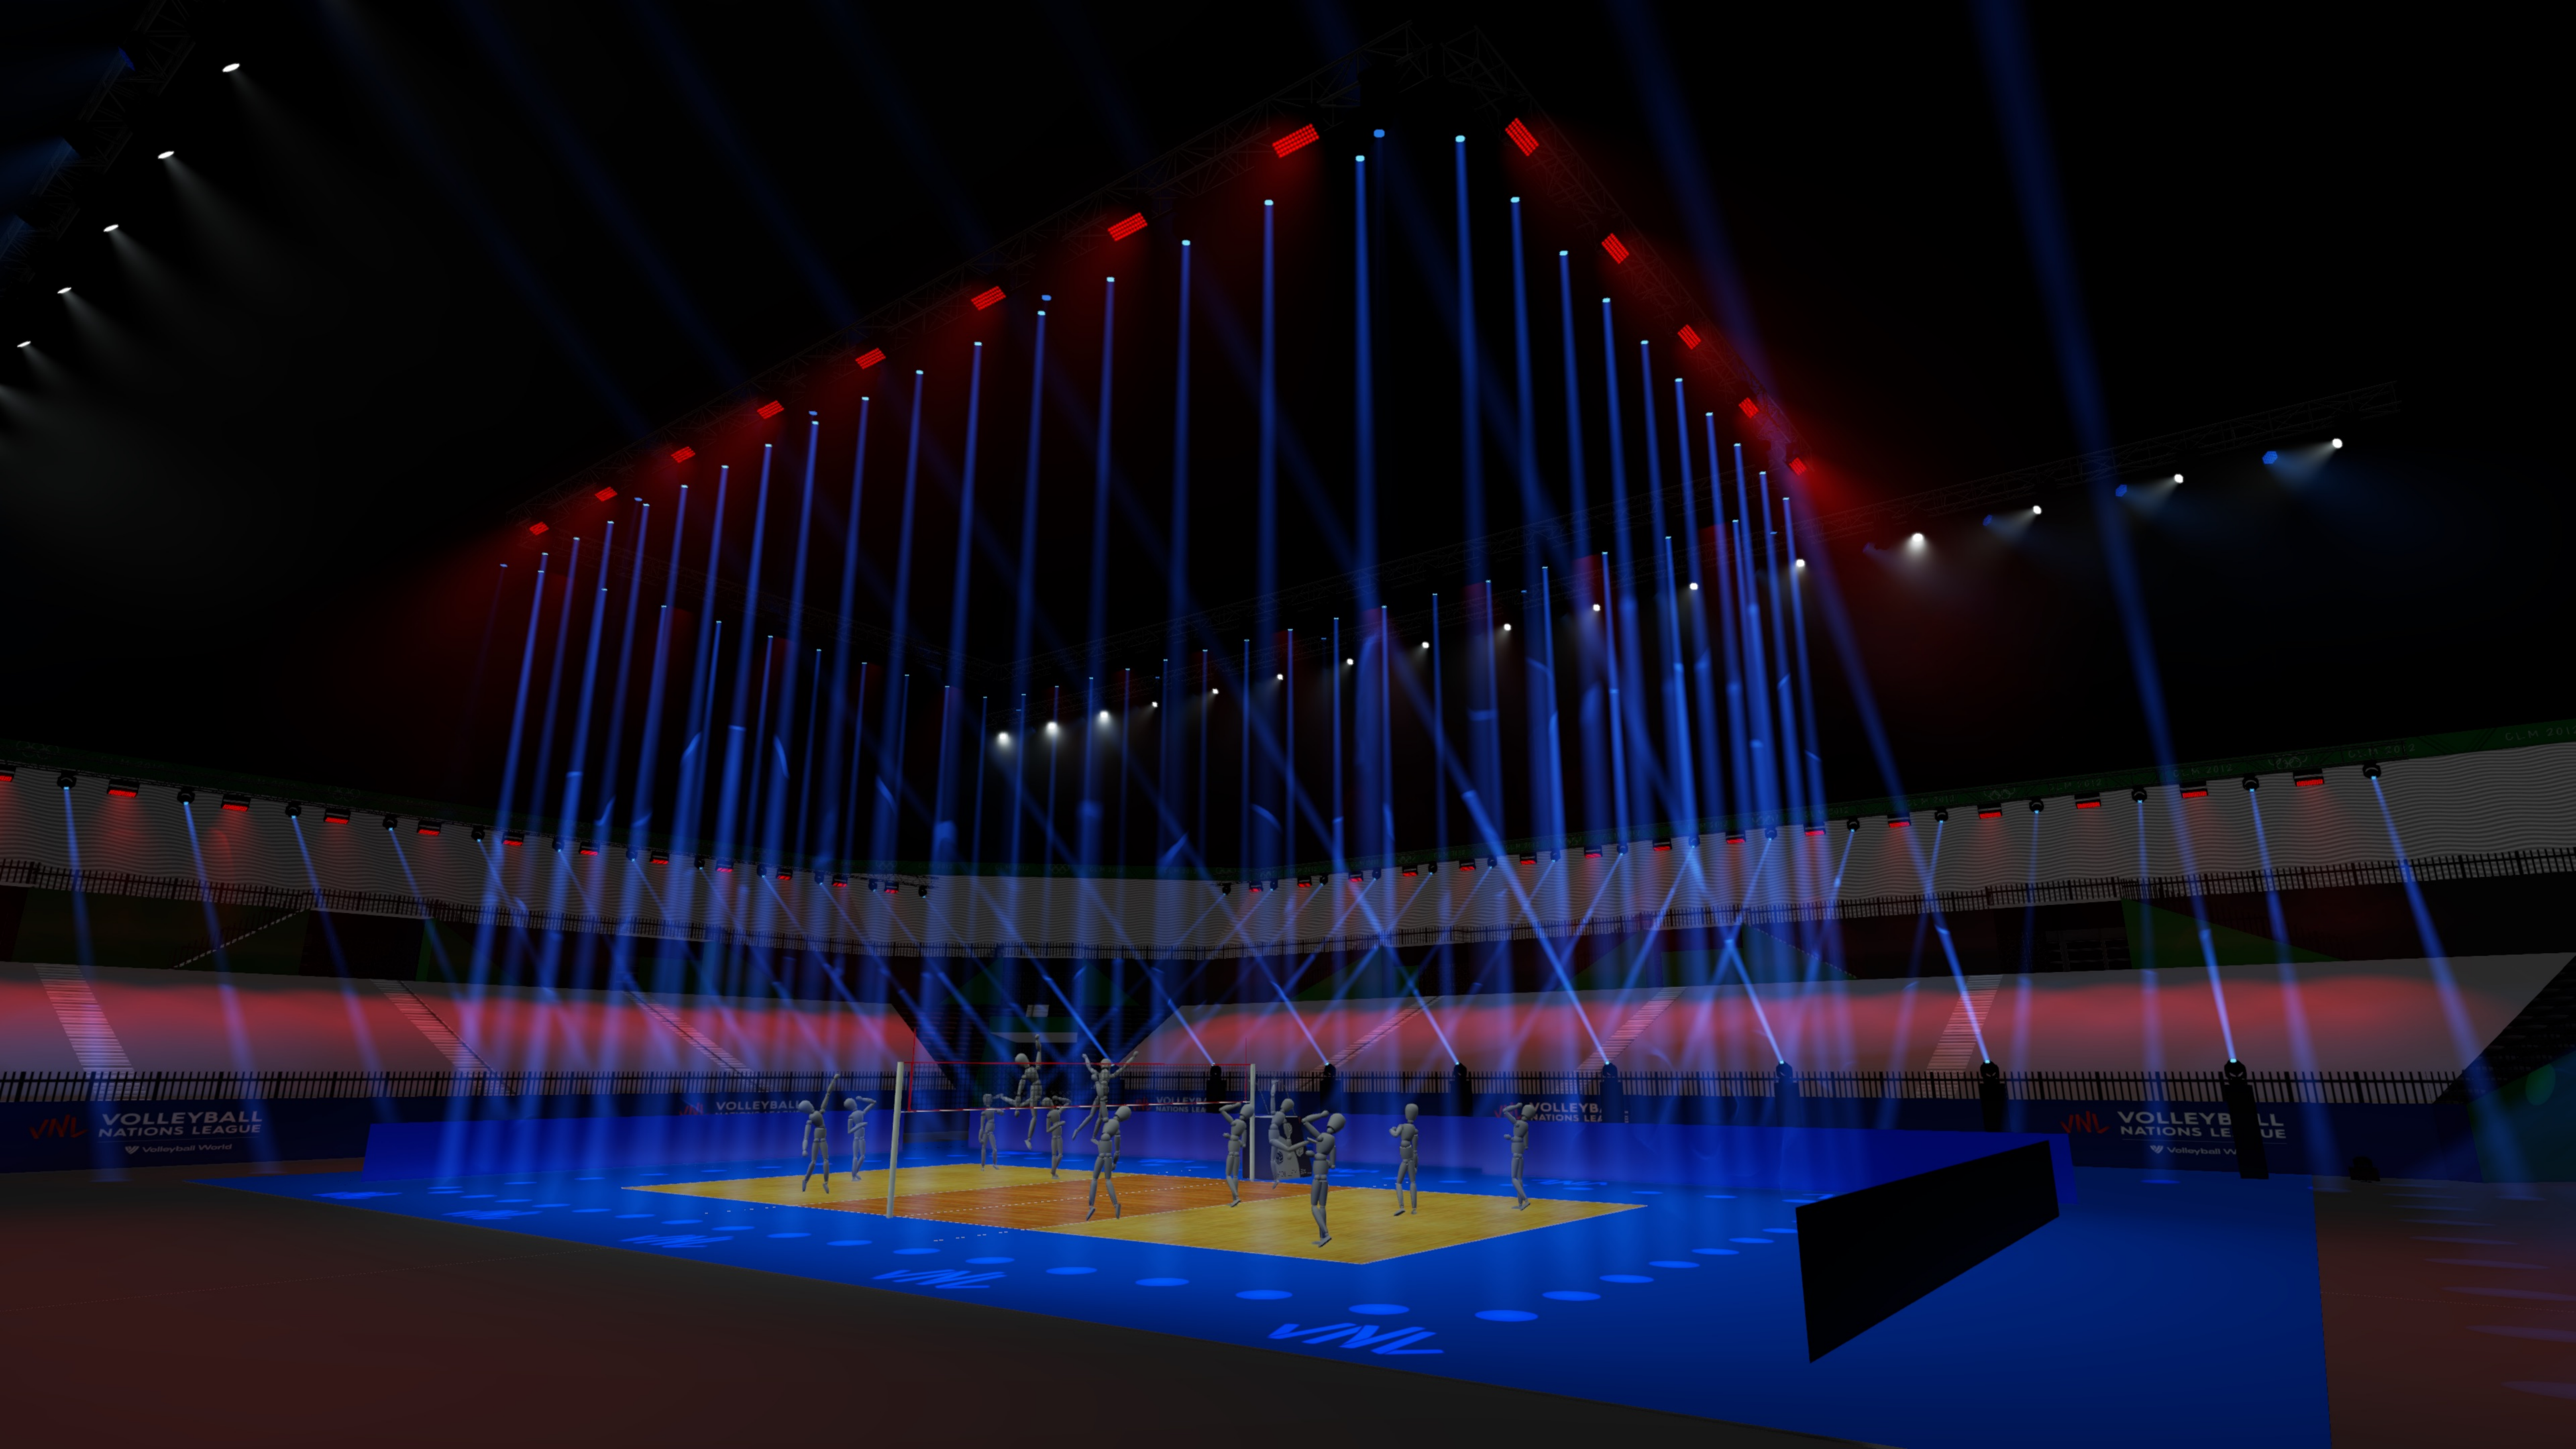

# Lighting (Section View)

**THERE MUST BE NO OBSTRUCTION 12.5m OR LESS FROM THE FLOOR ABOVE THE FIELD OF PLAY - THIS IS A SPORT REGULATION REQUIREMENT**

VNL VOLLEYBALL NATIONS LEAGUE Volleyball World

VNL VOLLEYBALL NATIONS LEAGUE