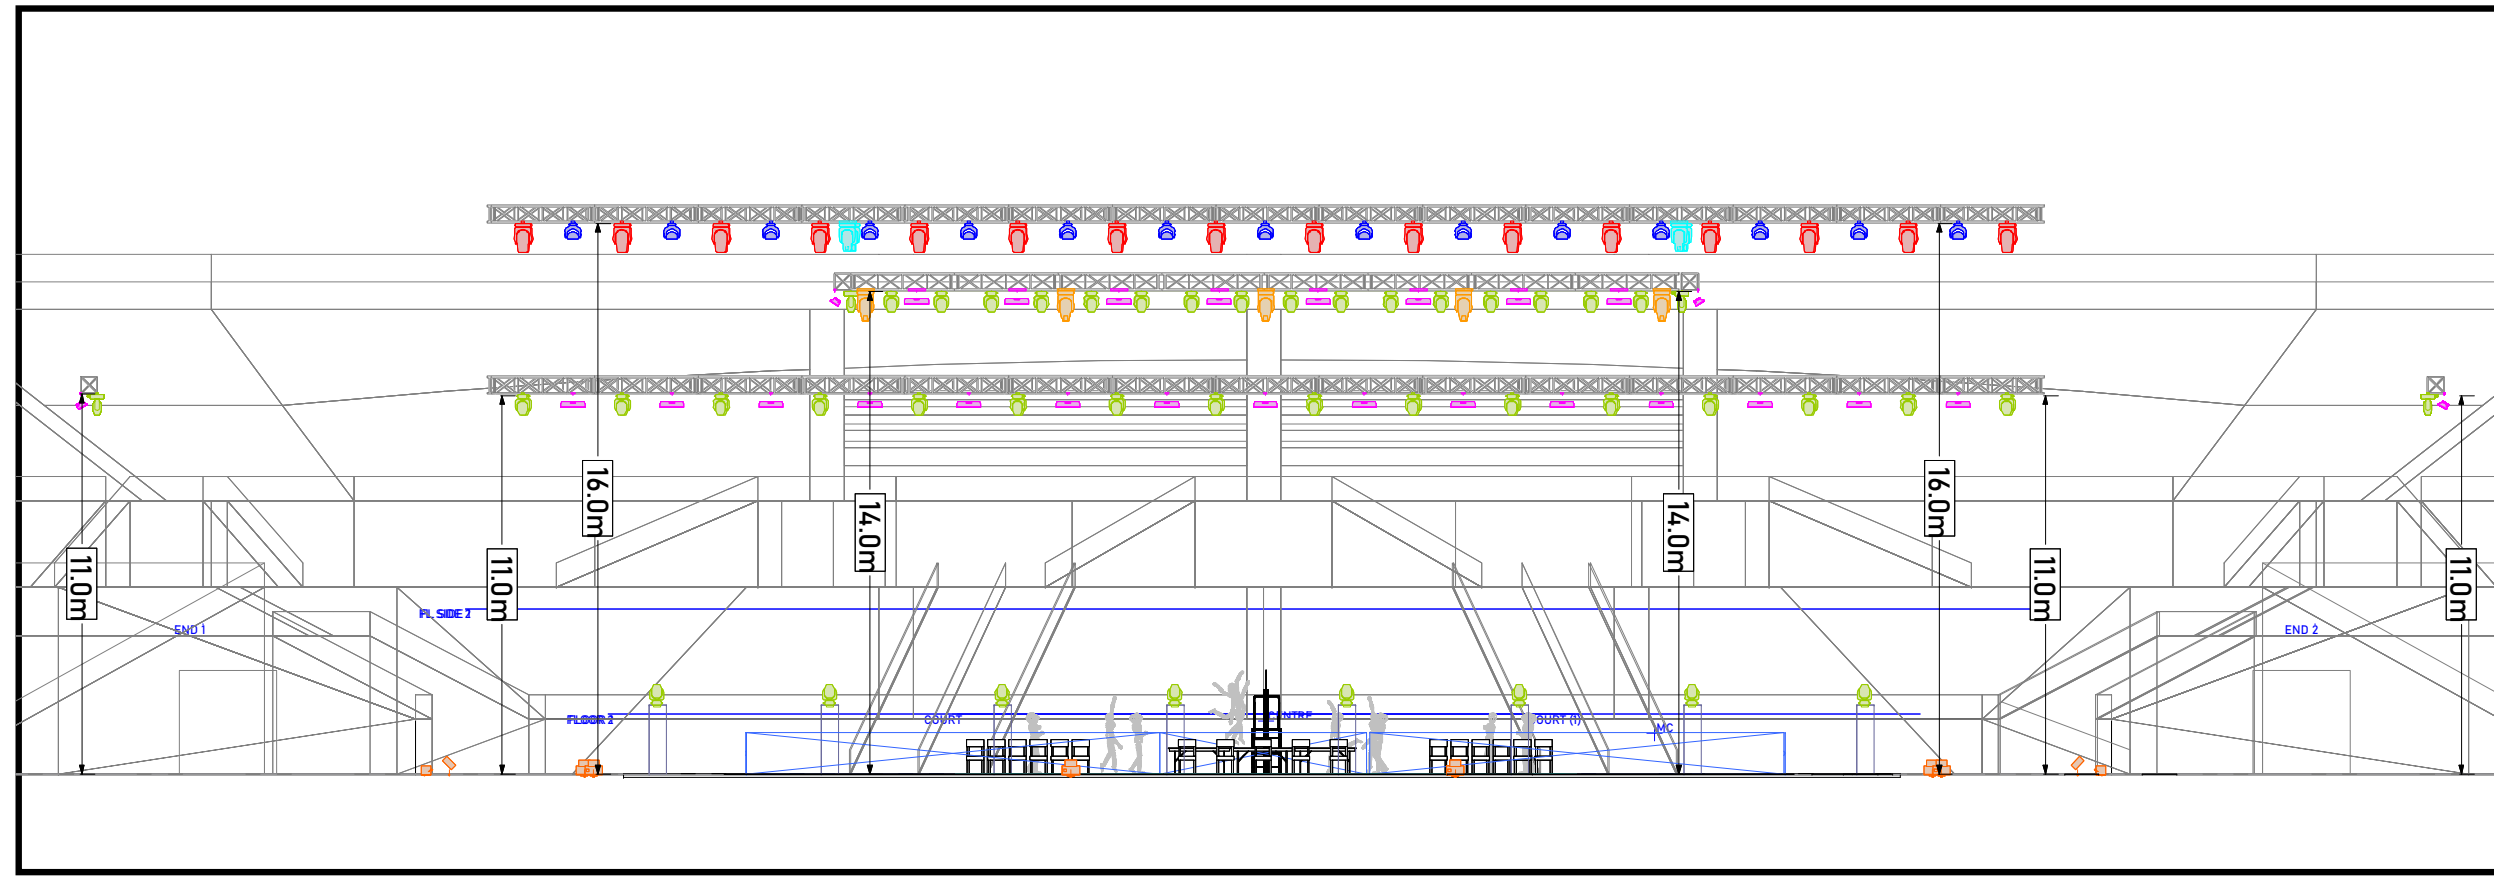

Fixtures		
List of approved substitutes below. Contact VW to discuss any other substitutes.		
Legend		
Symbol	Name	Count
	Mac Ultra Performance	10
	MAC Axiom	124
	BMFL FollowSpot LT	4
	Mac Ultra Wash (Competition Lighting)	32
	Impression X4 L	30
	Tour Hazer 2	10
	AF-1	10
	P-10	86

Control Package
1 x MA2/3 Fullsize or Light (MAIN)
1 x MA2/3 Fullsize of Light (BACKUP)
Software Version 3.9.60.28 or later
NPU(s) if parameter count requires
Wireless access to MA-Net for remote tablet control

Preferred Unit	Substitute
MAC Ultra Performance	MAC III Profile MAC Viper Profile MAC Encore Profile VL4000 Spot VL3500 Spot

MUST FIT 5 x 'E' SIZE CUSTOM GLASS G0B0 (VW PROVIDES) IN ROTATING WHEEL

GLP X5 Wash	Robe K20 Robe Tarrantula Martin Quantum BMFL Wash/Washbeam Rogue R3X Wash VL6500/VLZ Wash Mac Ultra/Encore Wash
Martin MAC Axiom	CP Mythos 2 Robe MegaPointe Ayrton Karif CP Super Sharpy Robe Pointe
SGM P-10	GLP JDC1 Similar Output SGM Unit Solaris Flare Elation Protron Eclipse SGM Q-7 Chauvet Color Strike M
BMFL Followspot	See followspot note
Mac Ultra Wash	See competition lighting note
Hazers	Professional WATER BASED units -NOT fog/smoke machines - NOT oil based

Volleyball Nations League 2024				
	Lighting Designer	F Clegg / T Taylor		
	Design Firm	Tanck Design LLP		
	Version	1.30		
	Version Date	11/JAN/2024		
	Printed By	F Clegg / T Taylor	Print Time	Jan/13/24
	File	TANCK - VNL2024 - V1.3.wyg		

Lighting (Section View)

THERE MUST BE NO OBSTRUCTION 12.5m OR LESS FROM THE FLOOR ABOVE THE FIELD OF PLAY - THIS IS A SPORT REGULATION REQUIREMENT