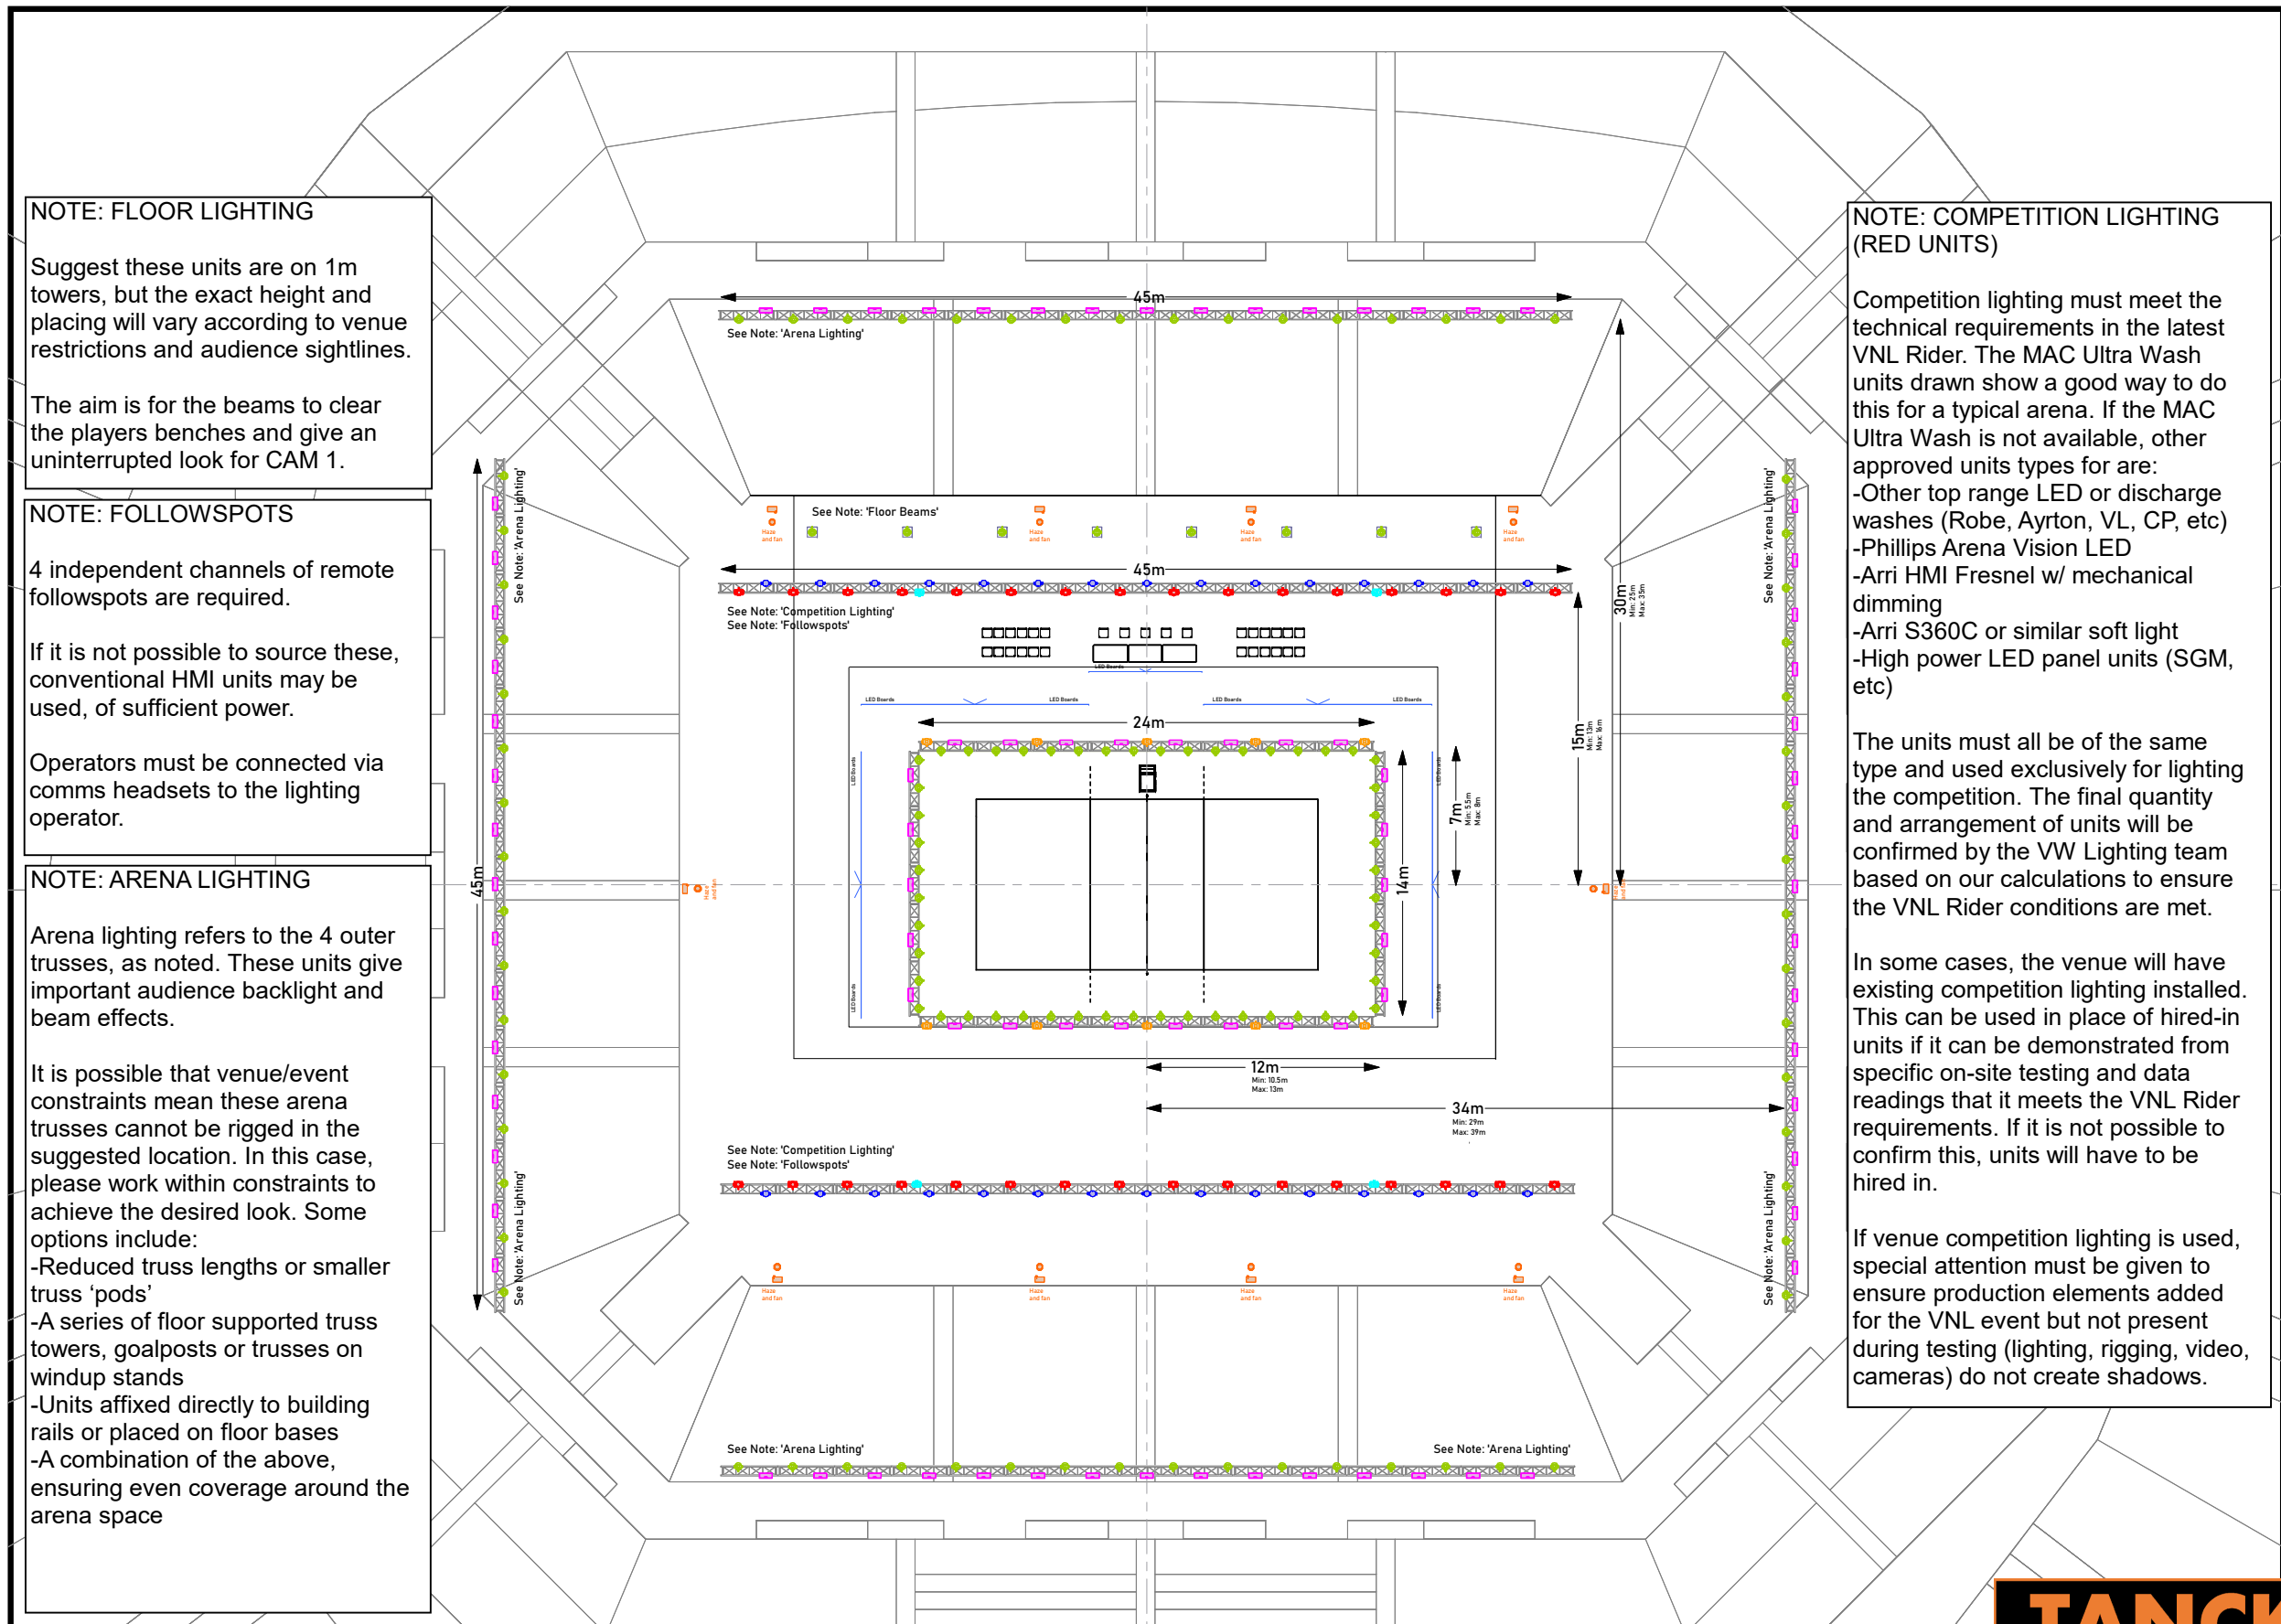

Fixtures		
List of approved substitutes below.		
Contact VW to discuss any other substitutes.		
Legend		
Symbol	Name	Count
	Mac Ultra Performance	10
	MAC Axiom	124
	BMFL FollowSpot LT	4
	Mac Ultra Wash (Competition Lighting)	32
	Impression X4 L	30
	Tour Hazer 2	10
	AF-1	10
	P-10	86

Control Package
1 x MA2/3 Fullsize or Light (MAIN)
1 x MA2/3 Fullsize of Light (BACKUP)
Software Version 3.9.60.28 or later
NPU(s) if parameter count requires
Wireless access to MA-Net for remote tablet control

Preferred Unit	Substitute
MAC Ultra Performance	MAC III Profile
	MAC Viper Profile
	MAC Encore Profile
	VL4000 Spot
	VL3500 Spot

MUST FIT 5 x 'E' SIZE CUSTOM GLASS 60B0 (VW PROVIDES) IN ROTATING WHEEL

GLP X5 Wash	Robe K20
	Robe Tarrantula
	Martin Quantum
	BMFL Wash/Washbeam
	Rogue R3X Wash
	VL6500/VLZ Wash
	Mac Ultra/Encore Wash

Martin MAC Axiom	CP Mythos 2
	Robe MegaPointe
	Ayrton Karif
	CP Super Sharpy
	Robe Pointe

SGM P-10	GLP JDC1
	Similar Output SGM Unit
	Solaris Flare
	Elation Protron Eclipse
	SGM Q-7
	Chauvet Color Strike M

BMFL Followspot	See followspot note

Mac Ultra Wash	See competition lighting note

Hazers	Professional WATER BASED units
	-NOT fog/smoke machines
	- NOT oil based

Volleyball Nations League 2024			
	Lighting Designer	F Clegg / T Taylor	
	Design Firm	Tanck Design LLP	
	Version	1.30	
	Version Date	11/JAN/2024	
	Printed By	F Clegg / T Taylor	Print Time Jan/13/24
	File	TANCK - VNL2024 - V1_3 - Lighting Overview	

Lighting Plot (Overview)