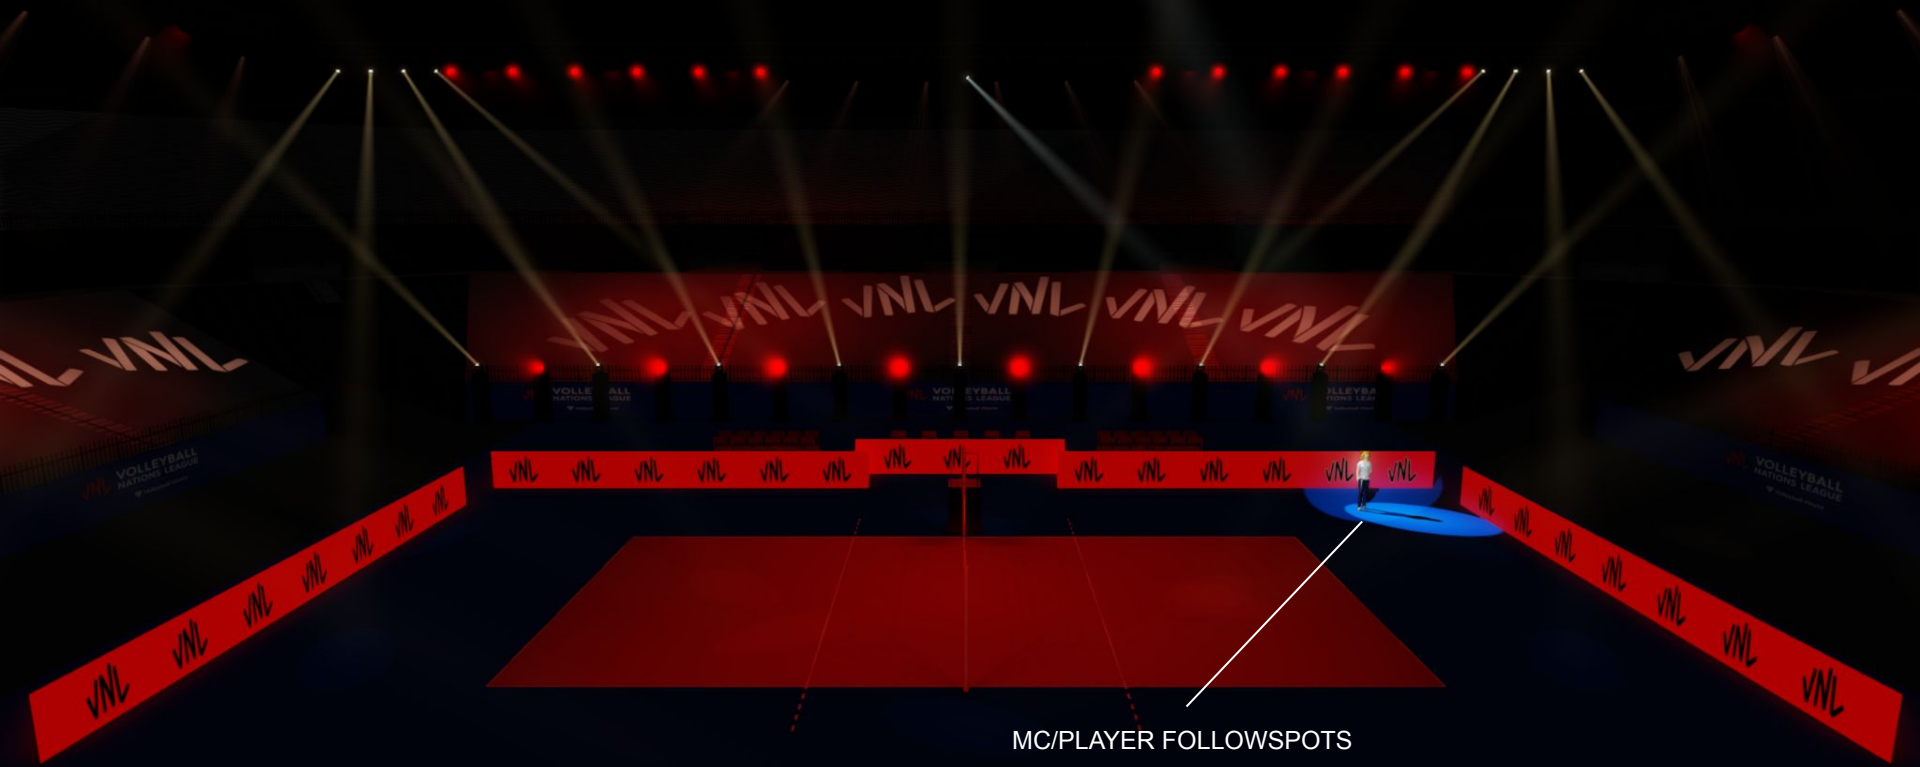

PRE SHOW

MC/PLAYER FOLLOWSPOTS