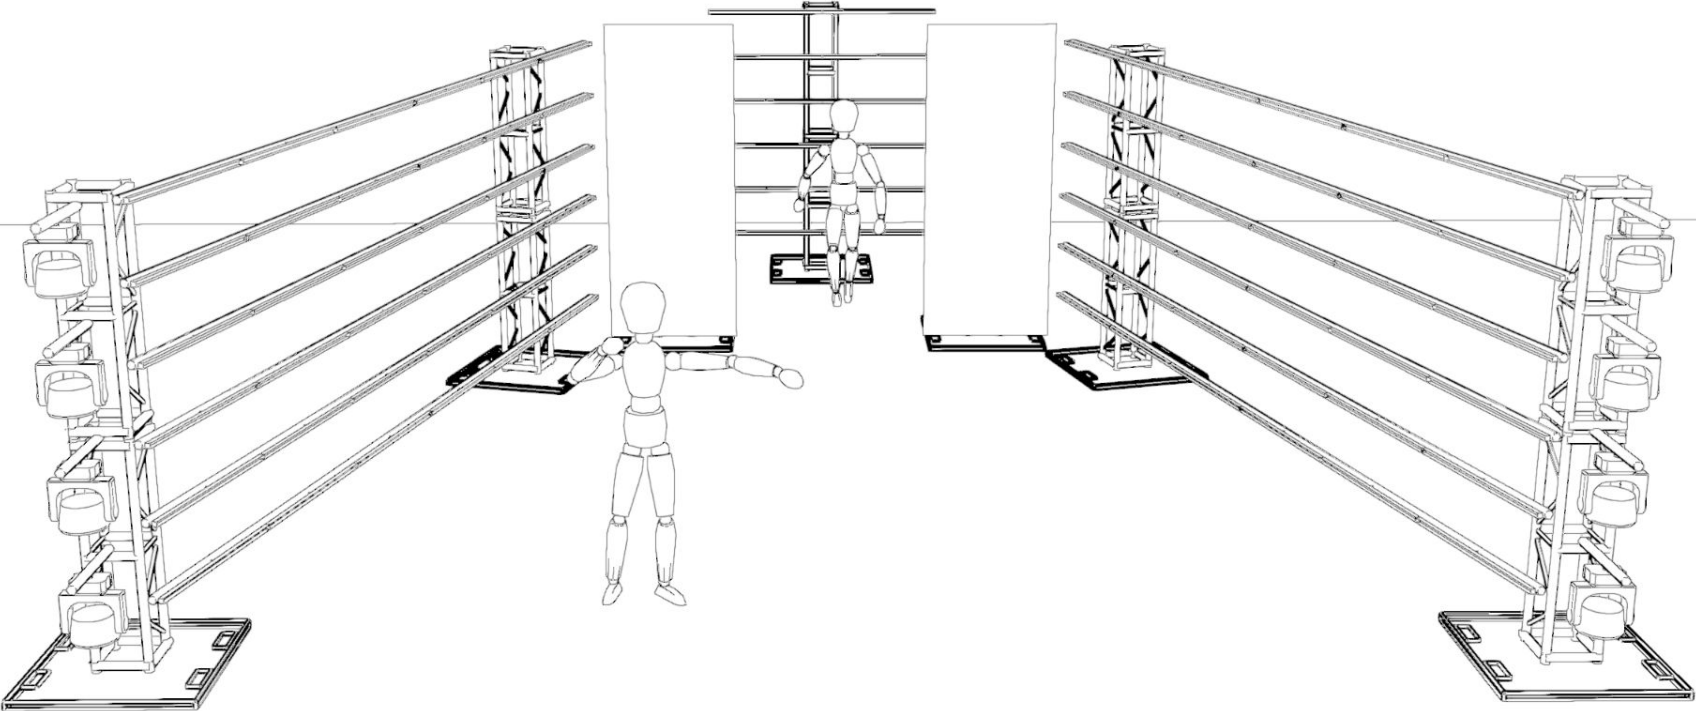

GOBOS

Gobos 'E' Size to fit:

- Mac Viper
- Mac III
- Mac Encore
- VL3k Spot
- VL3.5k Spot
- VL4k Spot

GOBOS

PLAYER ENTRANCE

Ground Support LED Strip Feature

Ground Support LED Screen
Static banners option instead of LED screen

Lighting Tower

Smaller Version

OVERVIEW PLOT

COURT
AREA

FLOOR UNITS (PLAYER SIDE ONLY)

SIDE TRUSS

END TRUSS

END TRUSS