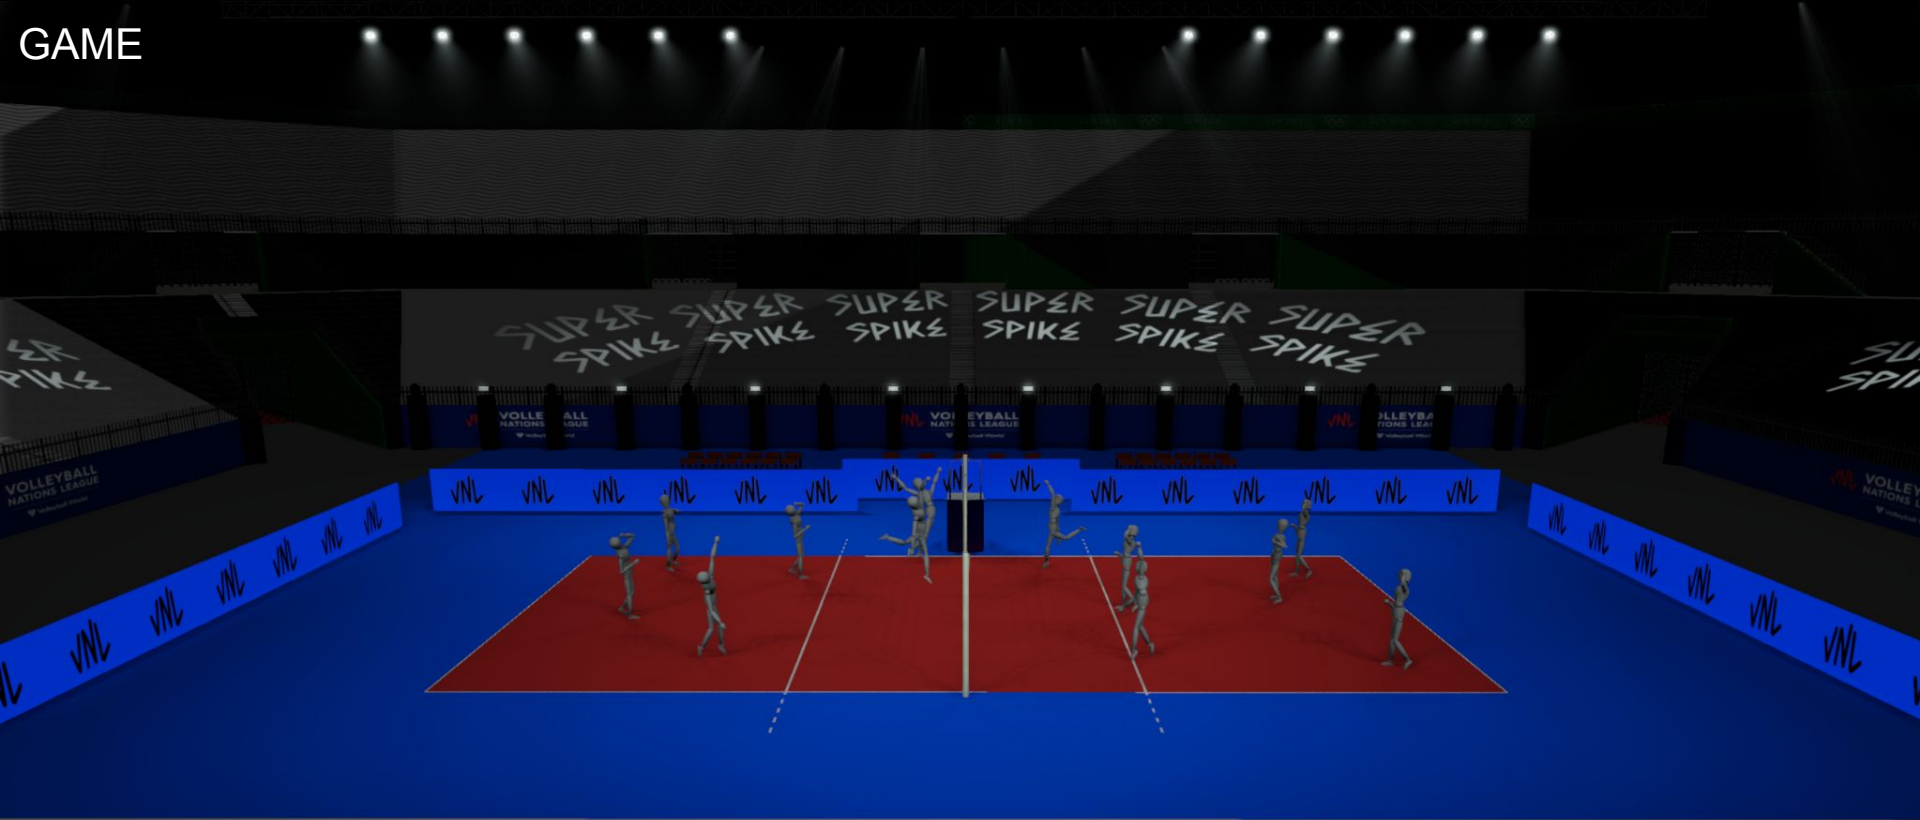

.TANCK

GAME

FIXTURE TYPES/COUNTS

	Main B Rig	Entrance
Solaris Flare o/e	26	
MAC Aura o/e		12
MAC Quantum o/e	24	
MAC Ultra Performance o/e	24	2
Martin MAC Axiom o/e	25	
Martin Sceptron o/e		108 (reductions possible)
Robe Ground Control Spot o/e <i>Note: Arena spots can be used if Ground Control not available</i>	2	
Additional LED Screen		8.5m ² (reductions possible)

GOBOS

Gobos 'E' Size to fit:

- Mac Viper
- Mac III
- Mac Encore
- VL3k Spot
- VL3.5k Spot
- VL4k Spot

GOBOS

PLAYER ENTRANCE

Ground Support LED Strip Feature

Ground Support LED Screen
Static banners option instead of LED screen

Lighting Tower

Smaller Version

OVERVIEW PLOT

COURT
AREA

FLOOR UNITS (PLAYER SIDE ONLY)

SIDE TRUSS

END TRUSS

END TRUSS

SIDE TRUSS

.TANCK