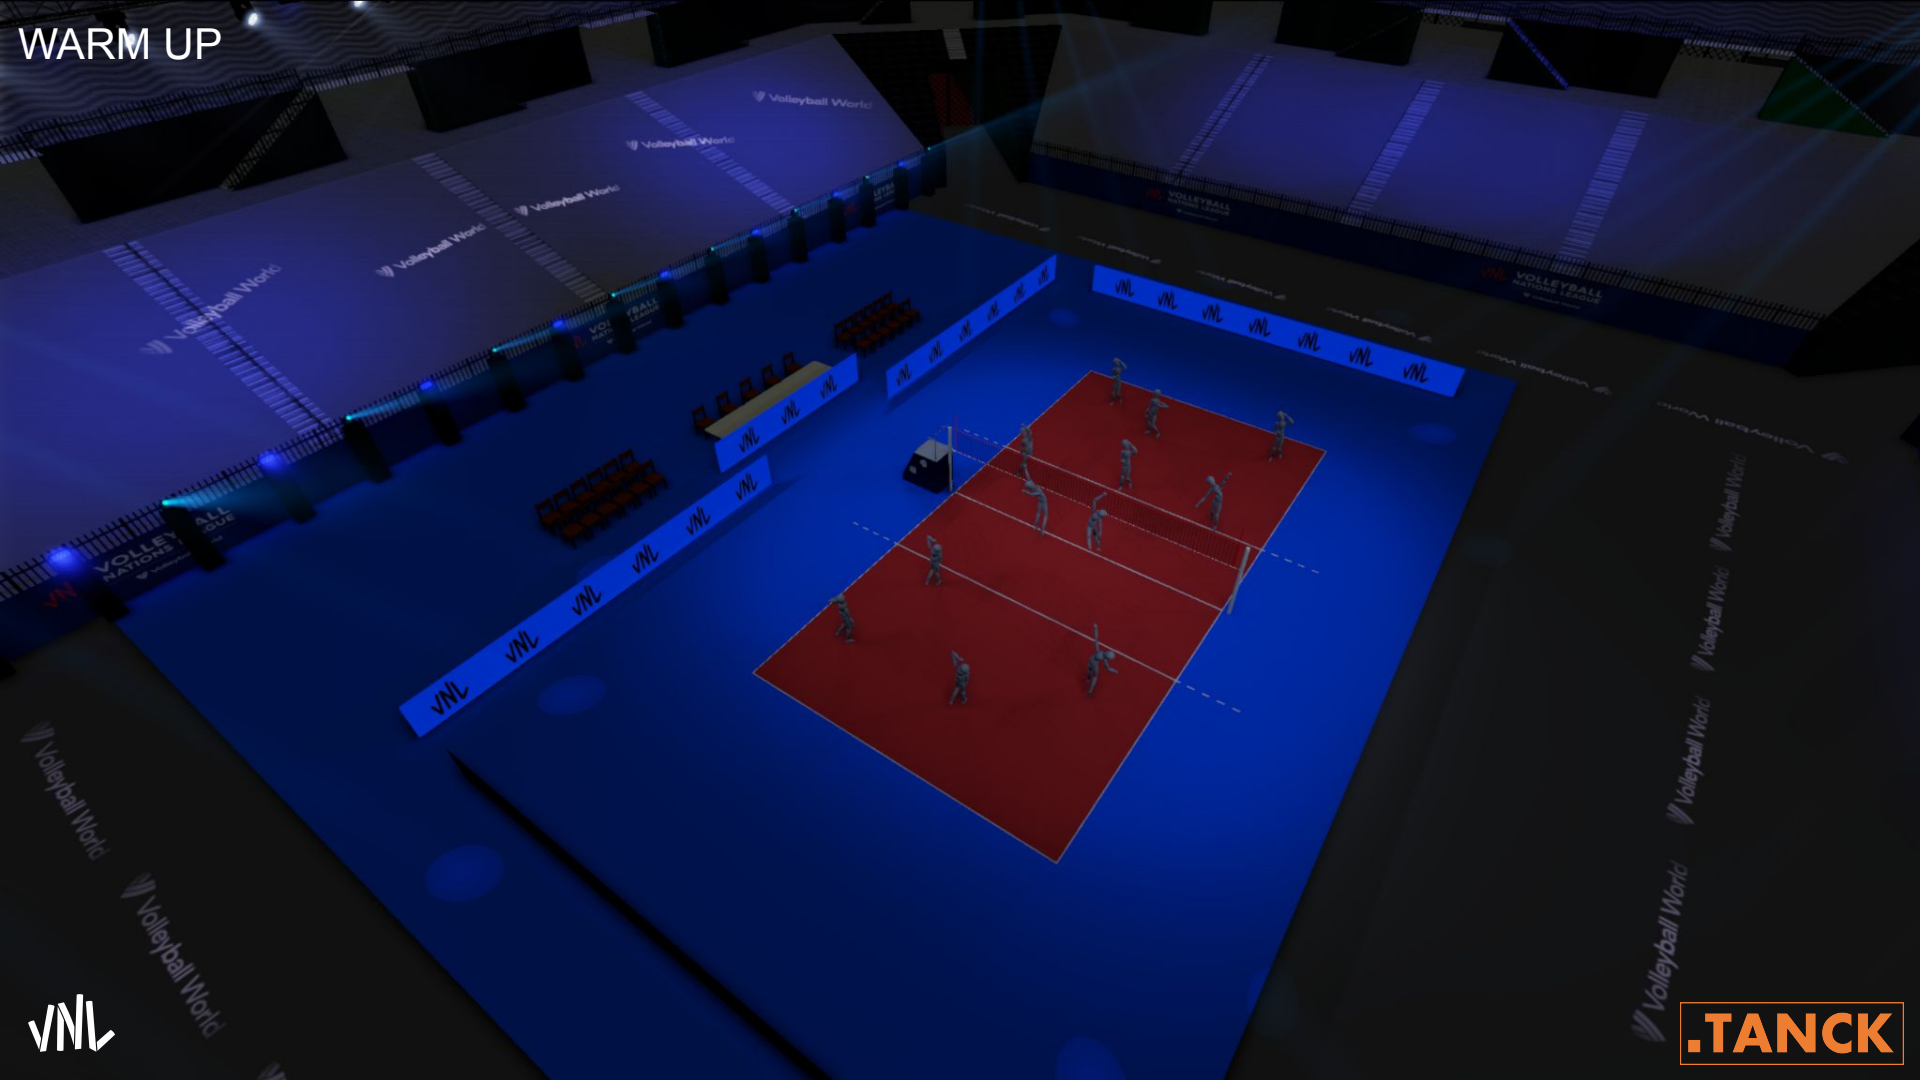

.TANCK

GAME

FIXTURE TYPES/COUNTS

	Main B Rig	Entrance
Solaris Flare o/e	26	
MAC Aura o/e		12
MAC Quantum o/e	24	
MAC Ultra Performance o/e	24	2
Martin MAC Axiom o/e	25	
Martin Sceptron o/e		108 (reductions possible)
Robe Ground Control Spot o/e <i>Note: Arena spots can be used if Ground Control not available</i>	2	
Additional LED Screen		8.5m ² (reductions possible)

GOBOS

Gobos 'E' Size to fit:

- Mac Viper
- Mac III
- Mac Encore
- VL3k Spot
- VL3.5k Spot
- VL4k Spot

GOBOS

PLAYER ENTRANCE

Ground Support LED Strip Feature

Ground Support LED Screen
Static banners option instead of LED screen

Lighting Tower

Smaller Version

OVERVIEW PLOT

COURT
AREA

FLOOR UNITS (PLAYER SIDE ONLY)

SIDE TRUSS

END TRUSS

END TRUSS