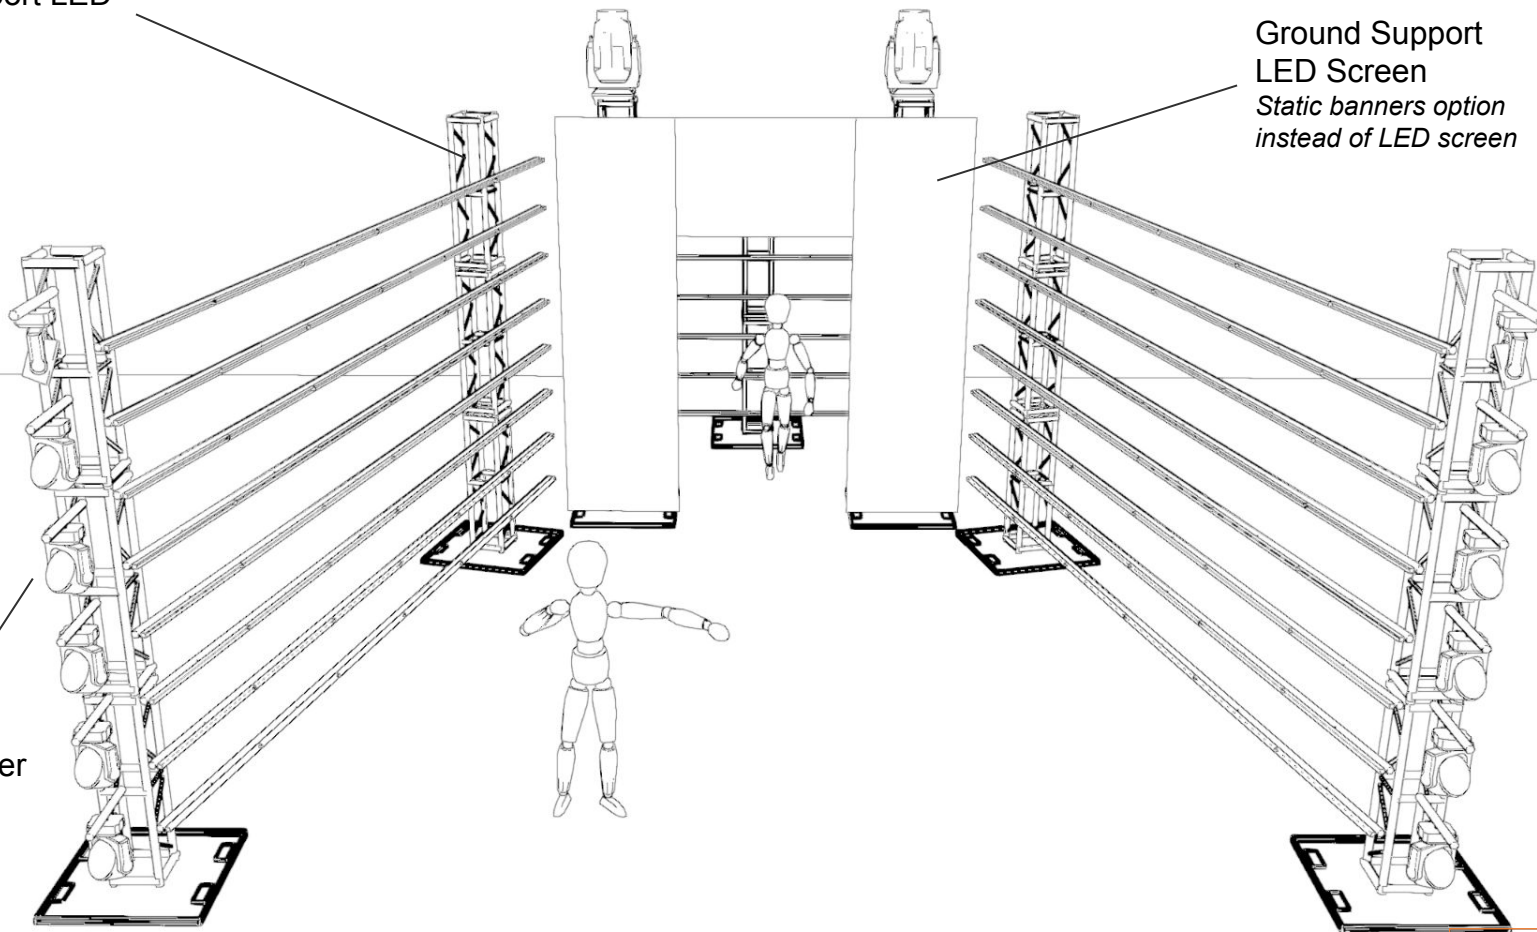

GOBOS

Gobos 'E' Size to fit:

- Mac Viper
- Mac III
- Mac Encore
- VL3k Spot
- VL3.5k Spot
- VL4k Spot

GOBOS

PLAYER ENTRANCE

Ground Support LED Strip Feature

Ground Support LED Screen
Static banners option instead of LED screen

Lighting Tower

Smaller Version

OVERVIEW PLOT

COURT
AREA

FLOOR UNITS (PLAYER SIDE ONLY)

SIDE TRUSS

END TRUSS

END TRUSS