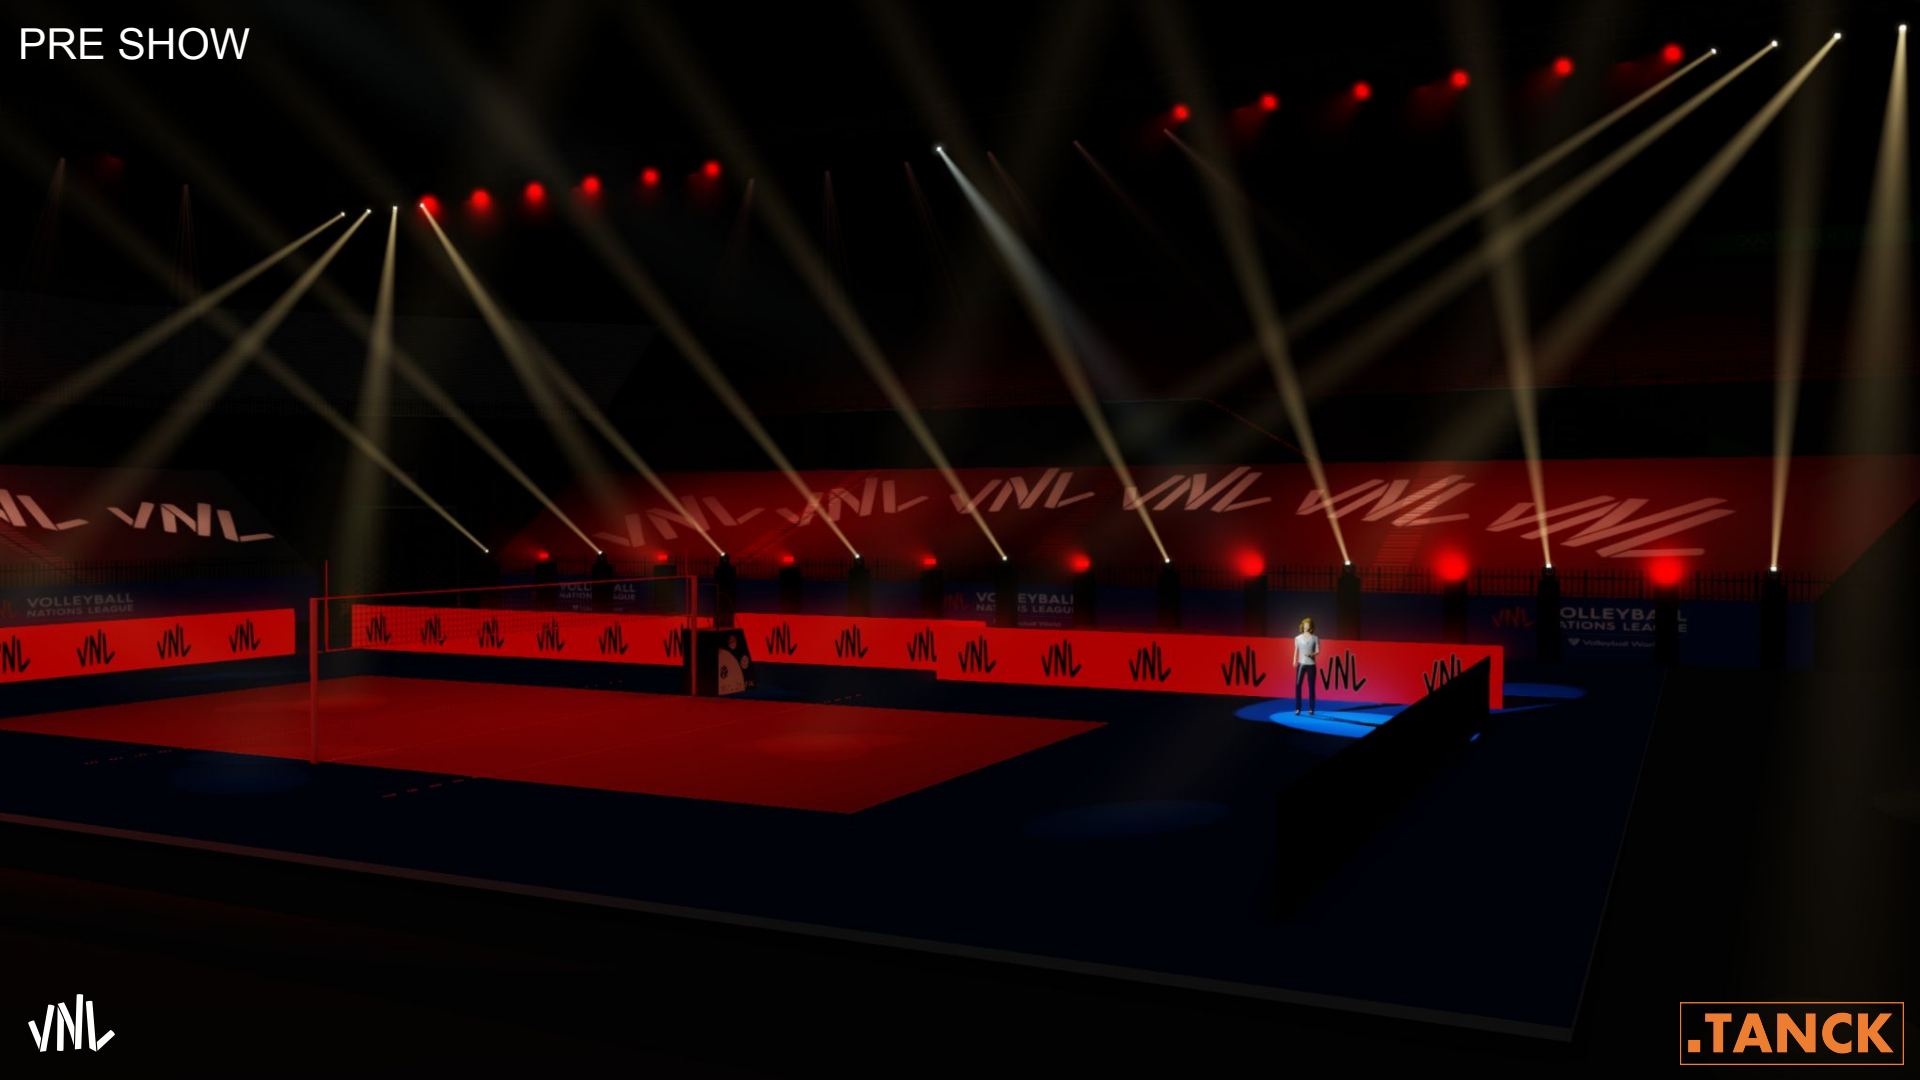

PRE SHOW

VOLLEYBALL
NATIONS LEAGUE

VOLLEYBALL
NATIONS LEAGUE

VOLLEYBALL
NATIONS LEAGUE

VOLLEYBALL
NATIONS LEAGUE

.TANCK